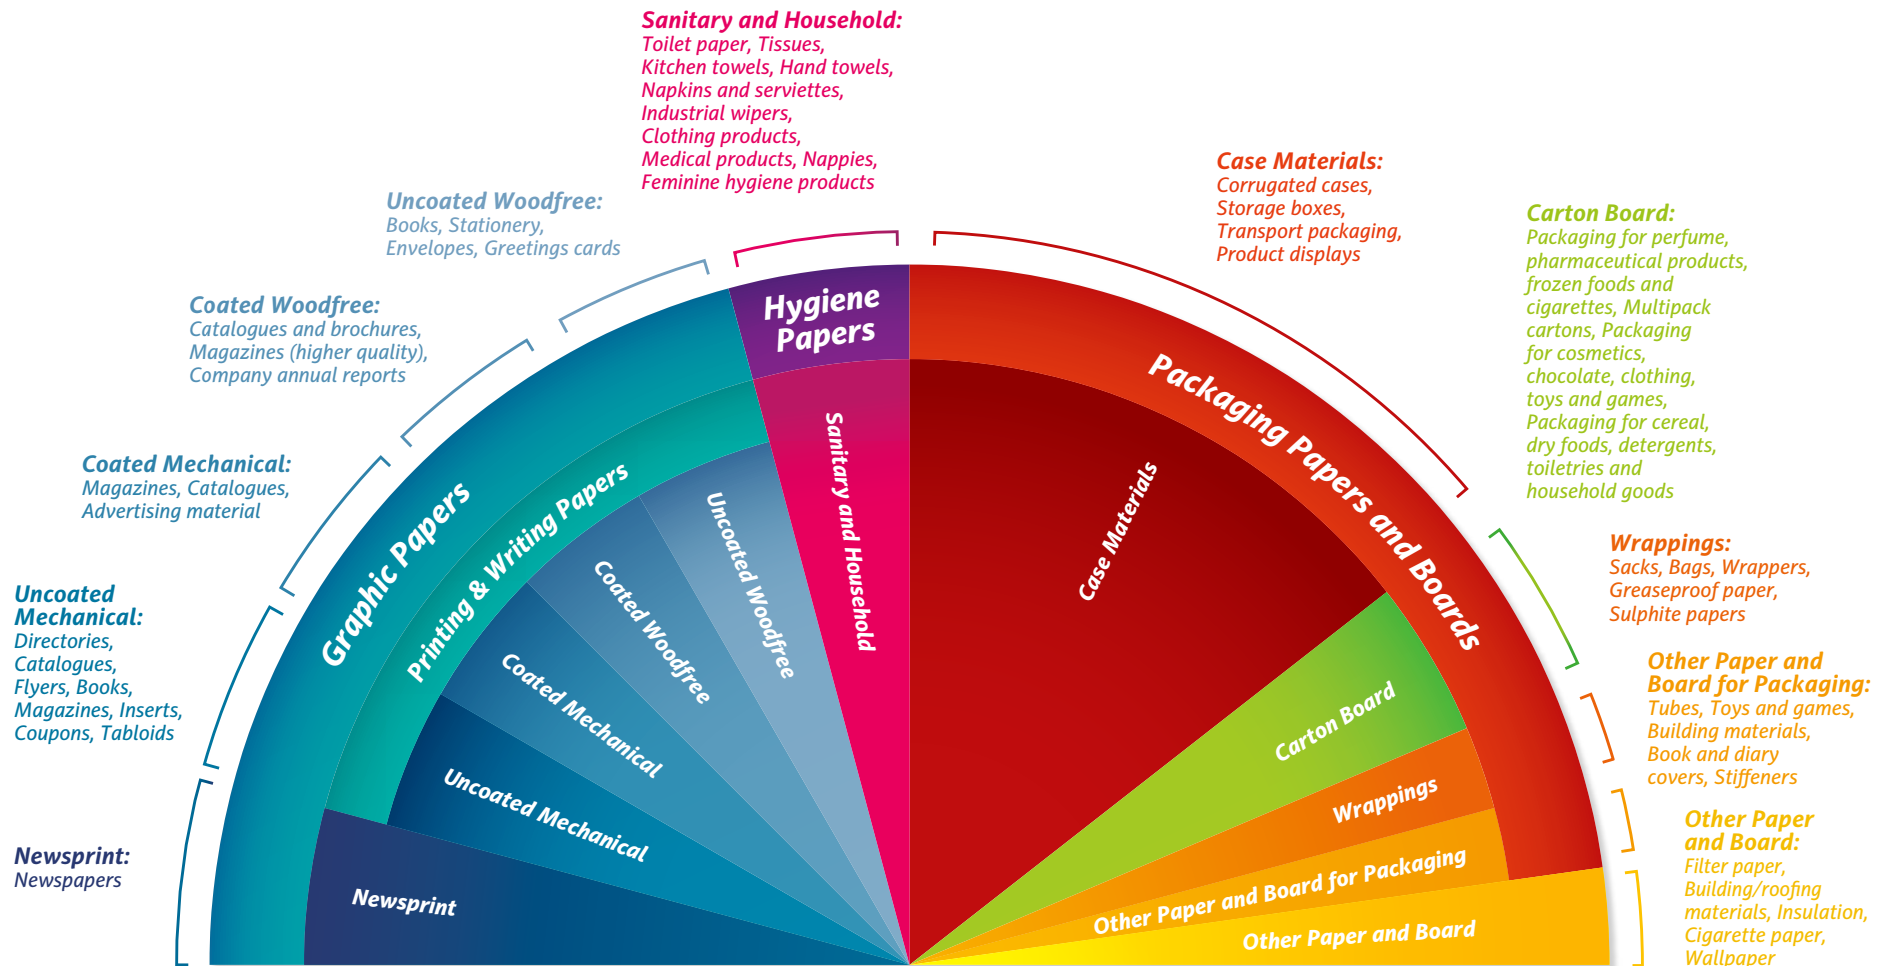

# A whole range of products for everyday life

**Total Production:**  
90.9 Million Tonnes

Paper is  
precious natural  
innovative essential  
natural renewable precious  
essential innovative  
natural essential  
innovative precious  
renewable