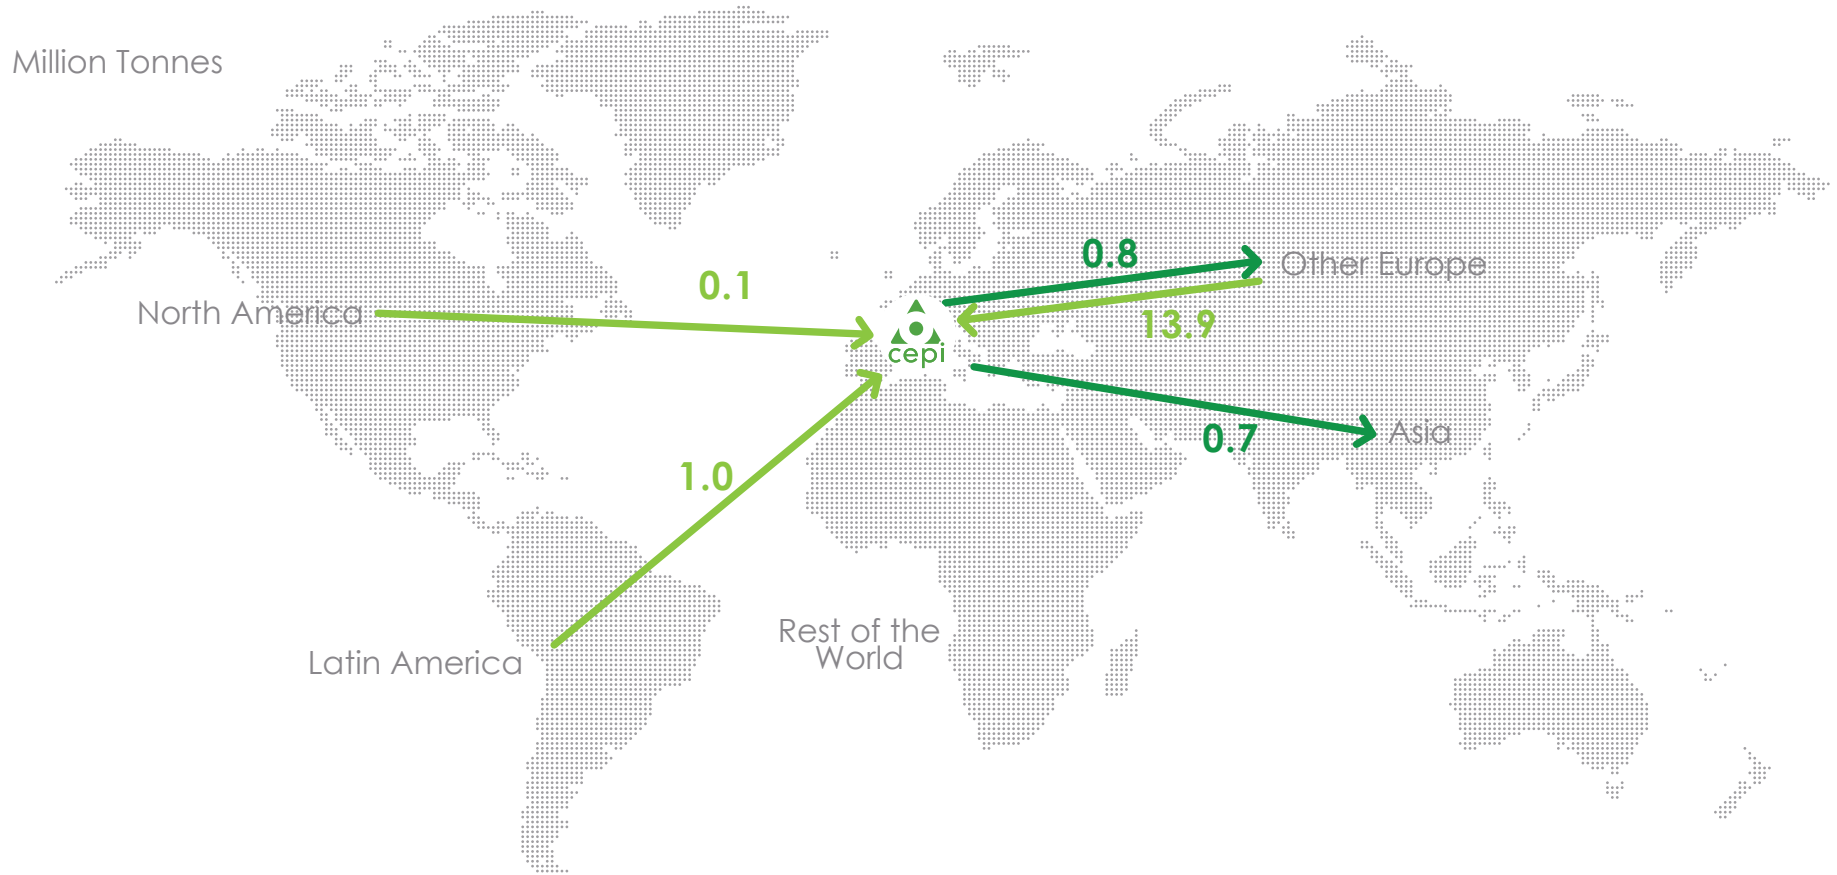

# CEPI TRADE FLOWS OF WOOD IN 2017

Total Imports to CEPI: 14.9 Million Tonnes  
Total Exports from CEPI: 1.8 Million Tonnes